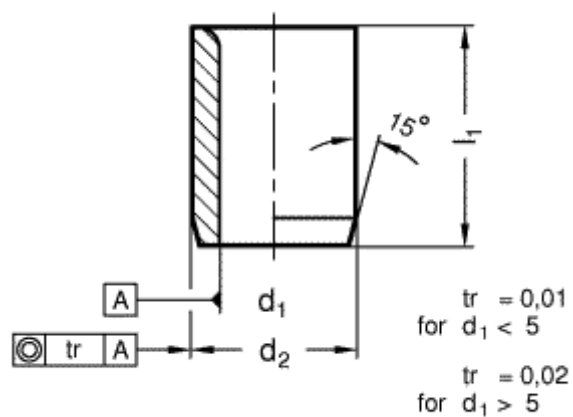

Article number: 201135033

Description: E+G Guide bush DIN 179-B6,1-16-A
without collar

Measures

$d_1 = 6,1$

$d_2 = 12$

$l_1 = 16$